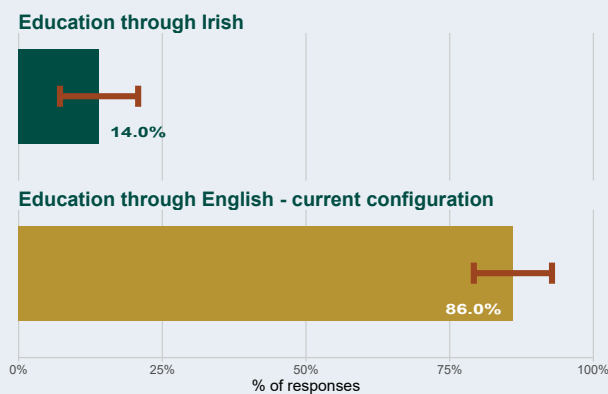

Primary School Survey

School Specific Results

Ennis N S, 15042A
Ennis, Clare

Results from parents and guardians with children in this school

Co-educational / single-sex preference

Patronage / ethos preference

Language preference

School Response Rate

33%

143 out of 439 households

Overall School Margin of Error

Preferences will be $\pm 6.8\%$

(indicated by red bar)

Results from 105 parents and guardians who indicated that they intend to enrol their children in this school in the future