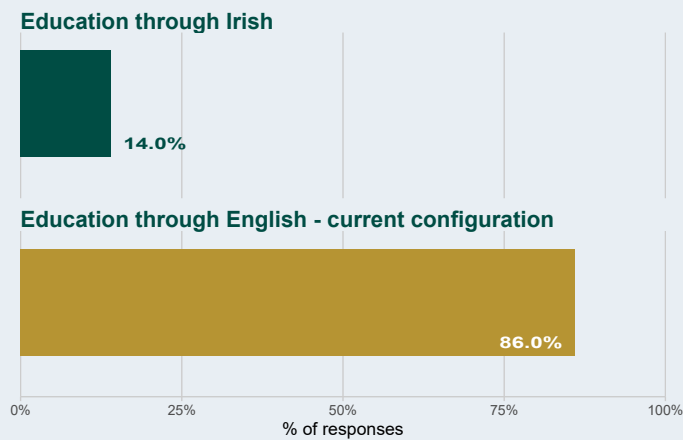

Language preference

School Response Rate

33%

143 out of 439 households

Overall School Margin of Error

Preferences will be $\pm 6.8\%$

(indicated by red bar)

Results from 105 parents and guardians who indicated that they intend to enrol their children in this school in the future

Co-educational / single-sex preference

Patronage / ethos preference

Language preference

Next Steps

The Department of Education and Youth has written to all schools and provided comprehensive information, including on how to understand the survey results and asking each school to reflect on their school-specific report, engage with their school community and consider if the school wishes to request to be included in the first group of schools to action the Primary School Survey results.