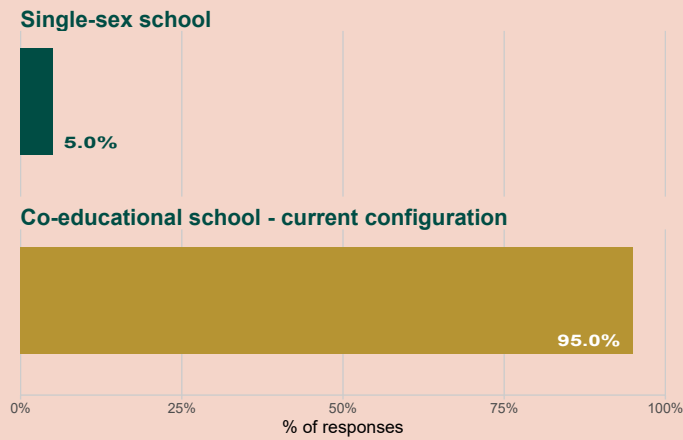

Language preference

School Response Rate

33%

143 out of 439 households

Overall School Margin of Error

Preferences will be $\pm 6.8\%$

(indicated by red bar)

Results from 105 parents and guardians who indicated that they intend to enrol their children in this school in the future

Co-educational / single-sex preference

Patronage / ethos preference

Language preference

Next Steps

The Department of Education and Youth has written to all schools and provided comprehensive information, including on how to understand the survey results and asking each school to reflect on their school-specific report, engage with their school community and consider if the school wishes to request to be included in the first group of schools to action the Primary School Survey results.