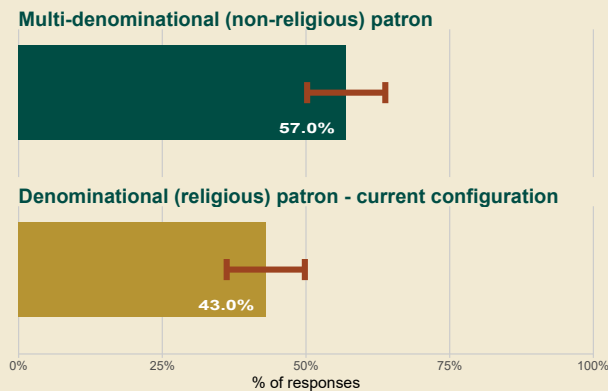

Primary School Survey

School Specific Results

Ennis N S, 15042A
Ennis, Clare

Results from parents and guardians with children in this school

Co-educational / single-sex preference

Patronage / ethos preference

Language preference

School Response Rate

33%

143 out of 439 households

Overall School Margin of Error

Preferences will be $\pm 6.8\%$

(indicated by red bar)

Results from 105 parents and guardians who indicated that they intend to enrol their children in this school in the future