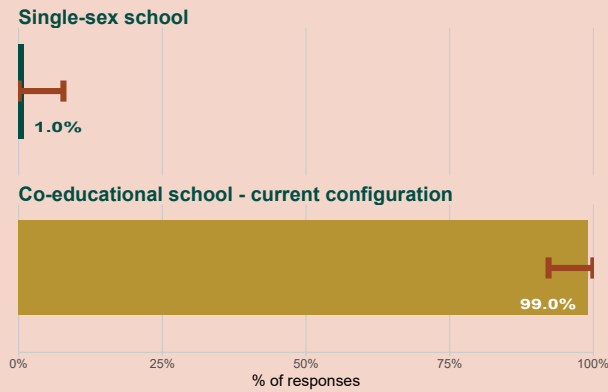

Primary School Survey

School Specific Results

Ennis N S, 15042A
Ennis, Clare

Results from parents and guardians with children in this school

Co-educational / single-sex preference