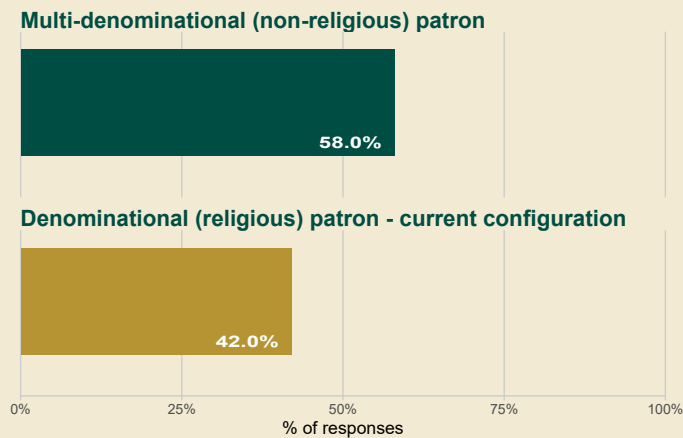

Language preference

School Response Rate

33%

143 out of 439 households

Overall School Margin of Error

Preferences will be $\pm 6.8\%$

(indicated by red bar)

Results from 105 parents and guardians who indicated that they intend to enrol their children in this school in the future

Co-educational / single-sex preference

Patronage / ethos preference

Language preference

Next Steps

The Department of Education and Youth has written to all schools and provided comprehensive information, including on how to understand the survey results and asking each school to reflect on their school-specific report, engage with their school community and consider if the school wishes to request to be included in the first group of schools to action the Primary School Survey results.