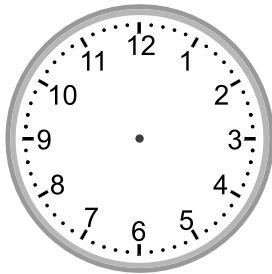

Telling time - 5 minute intervals (draw the clock)

Grade 3 Time Worksheet

Draw the time shown on each clock.

1.

9:05

2.

1:10

3.

6:10

4.

4:55

5.

11:10

6.

1:35

7.

5:00

8.

7:50

9.

8:55

Telling time - 5 minute intervals (draw the clock)

Grade 3 Time Worksheet

Draw the time shown on each clock.