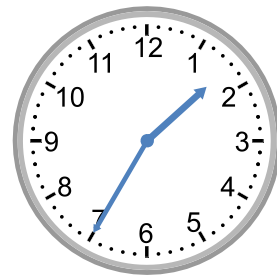

Telling time - 5 minute intervals (draw the clock)

Grade 3 Time Worksheet

Draw the time shown on each clock.

1.

9:05

2.

1:10

3.

5:00

8.

7:50

9.

8:55

Telling time - 5 minute intervals (draw the clock)

Grade 3 Time Worksheet

Draw the time shown on each clock.

1.

9:05

2.

1:10

3.

6:10

4.

4:55

5.

11:10

6.

1:35

7.

5:00

8.

7:50