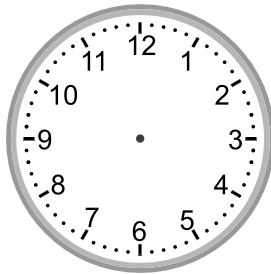

Telling time - 5 minute intervals (draw the clock)

Grade 3 Time Worksheet

Draw the time shown on each clock.

1.

9:05

2.

1:10

3.

6:10

4.

4:55

5.

11:10

6.

1:35

7.

5:00

8.

7:50

9.

8:55

Telling time - 5 minute intervals (draw the clock)

Grade 3 Time Worksheet

Draw the time shown on each clock.