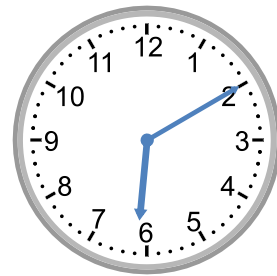

Telling time - 5 minute intervals (draw the clock)

Grade 3 Time Worksheet

Draw the time shown on each clock.

1.

9:05

2.

1:10

3.

5:00

8.

7:50

9.

8:55

Telling time - 5 minute intervals (draw the clock)

Grade 3 Time Worksheet

Draw the time shown on each clock.

1.

9:05

2.

1:10

3.

6:10

4.

4:55

5.

11:10

6.

1:35

7.

5:00

8.

7:50