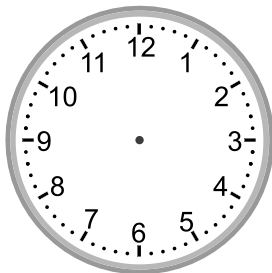

Telling time - 5 minute intervals (draw the clock)

Grade 3 Time Worksheet

Draw the time shown on each clock.

1.

9:05

2.

1:10

3.

6:10

4.

4:55

5.

11:10

6.

1:35

7.

5:00

8.

7:50

9.

8:55

Telling time - 5 minute intervals (draw the clock)

Grade 3 Time Worksheet

Draw the time shown on each clock.