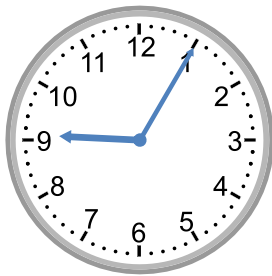

Telling time - 5 minute intervals (draw the clock)

Grade 3 Time Worksheet

Draw the time shown on each clock.

1.