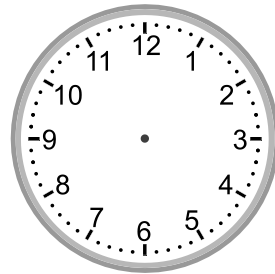

Telling time - 5 minute intervals (draw the clock)

Grade 3 Time Worksheet

Draw the time shown on each clock.

1.

9:05

2.

1:10

3.

6:10

4.

4:55

5.

11:10

6.

1:35

7.

5:00

8.

7:50

9.

8:55

Telling time - 5 minute intervals (draw the clock)

Grade 3 Time Worksheet

Draw the time shown on each clock.