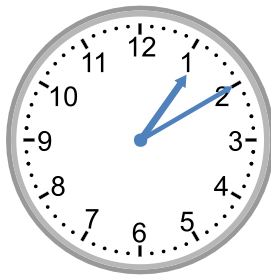

Telling time - 5 minute intervals (draw the clock)

Grade 3 Time Worksheet

Draw the time shown on each clock.

1.

9:05

2.

1:10

3.

6:10

4.

4:55

5.

11:10

6.

1:35

7.

5:00

8.

7:50

9.

8:55