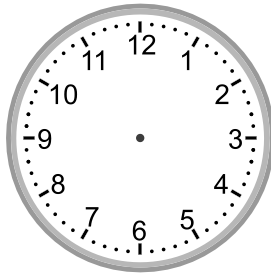

Telling time - 5 minute intervals (draw the clock)

Grade 3 Time Worksheet

Draw the time shown on each clock.

1.

9:05

2.

1:10

3.

6:10

4.

4:55

5.

11:10

6.

1:35

7.

5:00

8.

7:50

9.

8:55

Telling time - 5 minute intervals (draw the clock)

Grade 3 Time Worksheet

Draw the time shown on each clock.