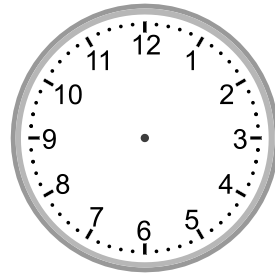

Telling time - 5 minute intervals (draw the clock)

Grade 3 Time Worksheet

Draw the time shown on each clock.

1.

9:05

2.

1:10

3.

6:10

4.

4:55

5.

11:10

6.

1:35

7.

5:00

8.

7:50

9.

8:55

Telling time - 5 minute intervals (draw the clock)

Grade 3 Time Worksheet

Draw the time shown on each clock.