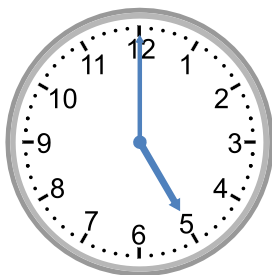

Telling time - 5 minute intervals (draw the clock)

Grade 3 Time Worksheet

Draw the time shown on each clock.

1.

9:05

2.

1:10

3.

5:00

8.

7:50

9.

8:55

Telling time - 5 minute intervals (draw the clock)

Grade 3 Time Worksheet

Draw the time shown on each clock.

5.

11:10

6.

1:35

7.

5:00

8.

7:50