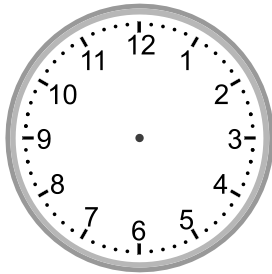

Telling time - 5 minute intervals (draw the clock)

Grade 3 Time Worksheet

Draw the time shown on each clock.

1.

9:05

2.

1:10

3.

6:10

4.

4:55

5.

11:10

6.

1:35

7.

5:00

8.

7:50

9.

8:55

Telling time - 5 minute intervals (draw the clock)

Grade 3 Time Worksheet

Draw the time shown on each clock.