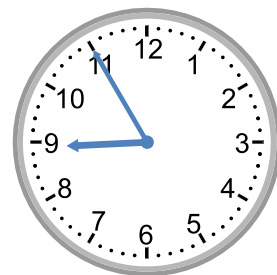

Telling time - 5 minute intervals (draw the clock)

Grade 3 Time Worksheet

Draw the time shown on each clock.

1.

9:05

2.

1:10

3.

6:10

4.

4:55

5.

11:10

6.

1:35

7.

5:00

8.

7:50

9.

8:55