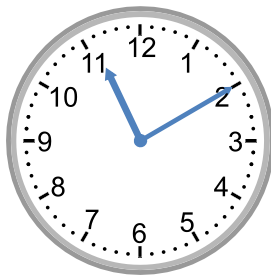

Telling time - 5 minute intervals (draw the clock)

Grade 3 Time Worksheet

Draw the time shown on each clock.

1.

9:05

2.

1:10

3.

6:10

4.

4:55

5.

11:10

6.

1:35

7.

5:00

8.

7:50

9.

8:55