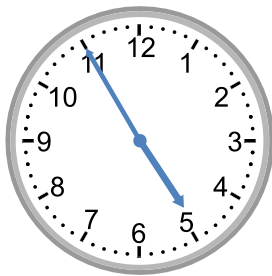

Telling time - 5 minute intervals (draw the clock)

Grade 3 Time Worksheet

Draw the time shown on each clock.

1.

9:05

2.

1:10

3.

5:00

8.

7:50

9.

8:55

Telling time - 5 minute intervals (draw the clock)

Grade 3 Time Worksheet

Draw the time shown on each clock.

1.

9:05

2.

1:10

3.

6:10

4.

4:55

5.

11:10

6.

1:35

7.

5:00

8.

7:50