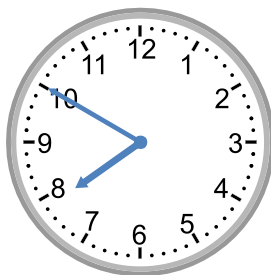

Telling time - 5 minute intervals (draw the clock)

Grade 3 Time Worksheet

Draw the time shown on each clock.

1.

9:05

2.

1:10

3.

5:00

8.

7:50

9.

8:55

Telling time - 5 minute intervals (draw the clock)

Grade 3 Time Worksheet

Draw the time shown on each clock.

5.

11:10

6.

1:35

7.

5:00

8.

7:50