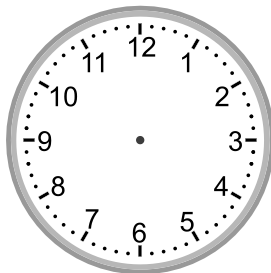

Telling time - 5 minute intervals (draw the clock)

Grade 3 Time Worksheet

Draw the time shown on each clock.

1.

9:05

2.

1:10

3.

6:10

4.

4:55

5.

11:10

6.

1:35

7.

5:00

8.

7:50

9.

8:55

Telling time - 5 minute intervals (draw the clock)

Grade 3 Time Worksheet

Draw the time shown on each clock.