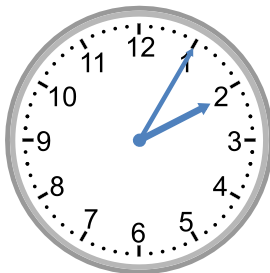

Telling time - 5 minute intervals (draw the clock)

Grade 3 Time Worksheet

Draw the time shown on each clock.

1.

12:45

2.

6:25

3.

5.

5:40

6.

1:50

7.

11:45

8.

2:05