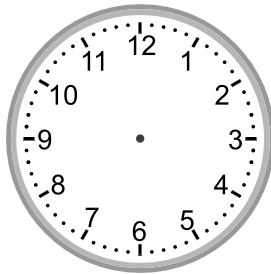

Telling time - 5 minute intervals (draw the clock)

Grade 3 Time Worksheet

Draw the time shown on each clock.

1.

12:45

2.

6:25

3.

8:20

4.

8:55

5.

5:40

6.

1:50

7.

11:45

8.

2:05

9.

5:25