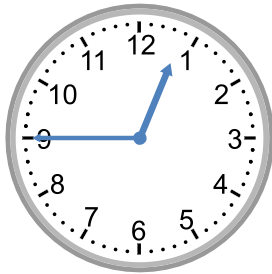

Telling time - 5 minute intervals (draw the clock)

Grade 3 Time Worksheet

Draw the time shown on each clock.

1.

12:45

2.

6:25

3.

11:45

8.

2:05

9.

5:25

Telling time - 5 minute intervals (draw the clock)

Grade 3 Time Worksheet

Draw the time shown on each clock.

1.

12:45

2.

6:25

3.

8:20

4.

8:55