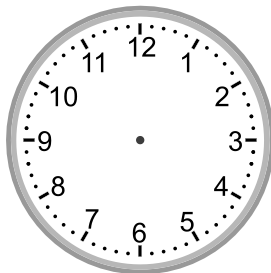

Telling time - 5 minute intervals (draw the clock)

Grade 3 Time Worksheet

Draw the time shown on each clock.

1.

12:45

2.

6:25

3.

8:20

4.

8:55

5.

5:40

6.

1:50

7.

11:45

8.

2:05

9.

5:25

Telling time - 5 minute intervals (draw the clock)

Grade 3 Time Worksheet

Draw the time shown on each clock.