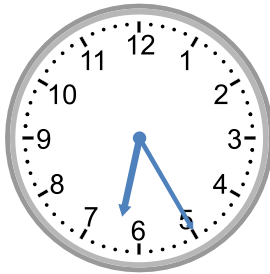

Telling time - 5 minute intervals (draw the clock)

Grade 3 Time Worksheet

Draw the time shown on each clock.

1.

12:45

2.

6:25

3.

11:45

8.

2:05

9.

5:25

Telling time - 5 minute intervals (draw the clock)

Grade 3 Time Worksheet

Draw the time shown on each clock.

1.

12:45

2.

6:25

3.

8:20

4.

8:55