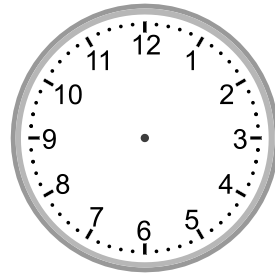

Telling time - 5 minute intervals (draw the clock)

Grade 3 Time Worksheet

Draw the time shown on each clock.

1.

12:45

2.

6:25

3.