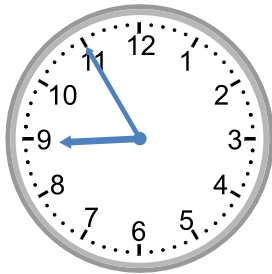

Telling time - 5 minute intervals (draw the clock)

Grade 3 Time Worksheet

Draw the time shown on each clock.

1.

12:45

2.

6:25

3.

11:45

8.

2:05

9.

5:25

Telling time - 5 minute intervals (draw the clock)

Grade 3 Time Worksheet

Draw the time shown on each clock.

1.

12:45

2.

6:25

3.

8:20

4.

8:55

5.

5:40

6.

1:50

7.

11:45

8.

2:05