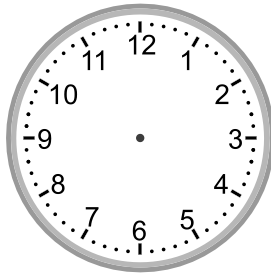

Telling time - 5 minute intervals (draw the clock)

Grade 3 Time Worksheet

Draw the time shown on each clock.

1.

12:45

2.

6:25

3.