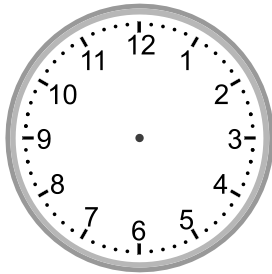

Telling time - 5 minute intervals (draw the clock)

Grade 3 Time Worksheet

Draw the time shown on each clock.

1.

12:45

2.

6:25

3.