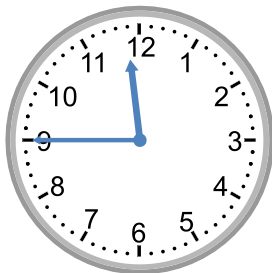

Telling time - 5 minute intervals (draw the clock)

Grade 3 Time Worksheet

Draw the time shown on each clock.

1.

12:45

2.

6:25

3.

11:45

8.

2:05

9.

5:25

Telling time - 5 minute intervals (draw the clock)

Grade 3 Time Worksheet

Draw the time shown on each clock.

5.

5:40

6.

1:50

7.

11:45

8.

2:05