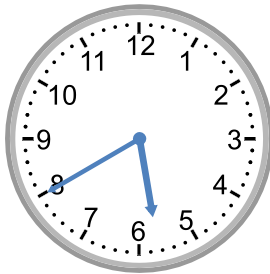

Telling time - 5 minute intervals (draw the clock)

Grade 3 Time Worksheet

Draw the time shown on each clock.

1.

12:45

2.

6:25

3.

11:45

8.

2:05

9.

5:25

Telling time - 5 minute intervals (draw the clock)

Grade 3 Time Worksheet

Draw the time shown on each clock.

1.

12:45

2.

6:25

3.

8:20

4.

8:55

5.

5:40

6.

1:50

7.

11:45

8.

2:05