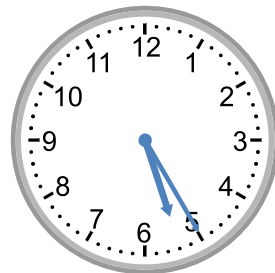

Telling time - 5 minute intervals (draw the clock)

Grade 3 Time Worksheet

Draw the time shown on each clock.

1.

12:45

2.

6:25

3.

8:20

4.

8:55

5.

5:40

6.

1:50

7.

11:45

8.

2:05

9.

5:25