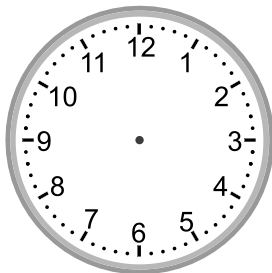

Telling time - 5 minute intervals (draw the clock)

Grade 3 Time Worksheet

Draw the time shown on each clock.

1.

12:45

2.

6:25

3.

8:20

4.

8:55

5.

5:40

6.

1:50

7.

11:45

8.

2:05

9.

5:25

Telling time - 5 minute intervals (draw the clock)

Grade 3 Time Worksheet

Draw the time shown on each clock.