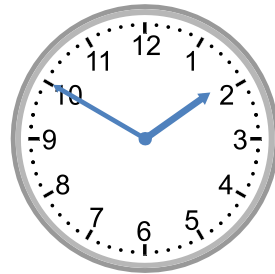

Telling time - 5 minute intervals (draw the clock)

Grade 3 Time Worksheet

Draw the time shown on each clock.

1.

12:45

2.

6:25

3.

11:45

8.

2:05

9.

5:25

Telling time - 5 minute intervals (draw the clock)

Grade 3 Time Worksheet

Draw the time shown on each clock.

1.

12:45

2.

6:25

3.

8:20

4.

8:55

5.

5:40

6.

1:50

7.

11:45

8.

2:05