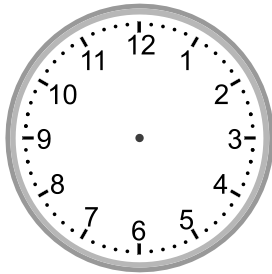

Telling time - 5 minute intervals (draw the clock)

Grade 3 Time Worksheet

Draw the time shown on each clock.

1.

2:05

2.

9:20

3.

4:00

4.

3:25

5.

11:00

6.

3:55

7.

8:00

8.

2:55

9.

2:50

Telling time - 5 minute intervals (draw the clock)

Grade 3 Time Worksheet

Draw the time shown on each clock.