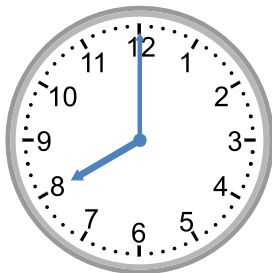

Telling time - 5 minute intervals (draw the clock)

Grade 3 Time Worksheet

Draw the time shown on each clock.

1.

2:05

2.

9:20

3.

4:00

4.

3:25

5.

11:00

6.

3:55

7.

8:00

8.

2:55

9.

2:50

Telling time - 5 minute intervals (draw the clock)

Grade 3 Time Worksheet

Draw the time shown on each clock.

5.

11:00

6.

3:55

7.

8:00

8.

2:55