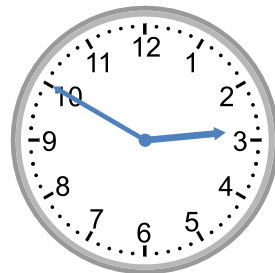

Telling time - 5 minute intervals (draw the clock)

Grade 3 Time Worksheet

Draw the time shown on each clock.

1.

2:05

2.

9:20

3.

4:00

4.

3:25

5.

11:00

6.

3:55

7.

8:00

8.

2:55

9.

2:50