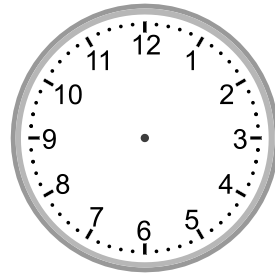

Telling time - 5 minute intervals (draw the clock)

Grade 3 Time Worksheet

Draw the time shown on each clock.

1.

2:05

2.

9:20

3.

4:00

4.

3:25

5.

11:00

6.

3:55

7.

8:00

8.

2:55

9.

2:50

Telling time - 5 minute intervals (draw the clock)

Grade 3 Time Worksheet

Draw the time shown on each clock.