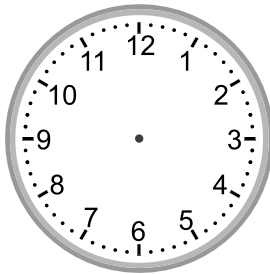

Telling time - 5 minute intervals (draw the clock)

Grade 3 Time Worksheet

Draw the time shown on each clock.

1.

2:05

2.

9:20

3.

4:00

4.

3:25

5.

11:00

6.

3:55

7.

8:00

8.

2:55

9.

2:50

Telling time - 5 minute intervals (draw the clock)

Grade 3 Time Worksheet

Draw the time shown on each clock.