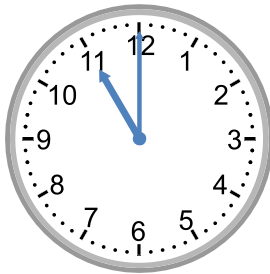

Telling time - 5 minute intervals (draw the clock)

Grade 3 Time Worksheet

Draw the time shown on each clock.

1.

2:05

2.

9:20

3.

8:00

8.

2:55

9.

2:50

Telling time - 5 minute intervals (draw the clock)

Grade 3 Time Worksheet

Draw the time shown on each clock.

1.

2:05

2.

9:20

3.

4:00

4.

3:25

5.

11:00

6.

3:55

7.

8:00

8.

2:55