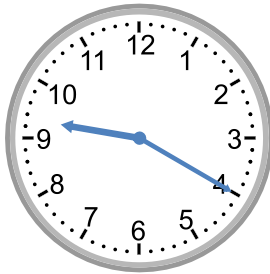

Telling time - 5 minute intervals (draw the clock)

Grade 3 Time Worksheet

Draw the time shown on each clock.

1.

2:05

2.

9:20

3.

4:00

4.

3:25

5.

11:00

6.

3:55

7.

8:00

8.

2:55

9.

2:50

Telling time - 5 minute intervals (draw the clock)

Grade 3 Time Worksheet

Draw the time shown on each clock.

1.

2:05

2.

9:20

3.

4:00

4.

3:25