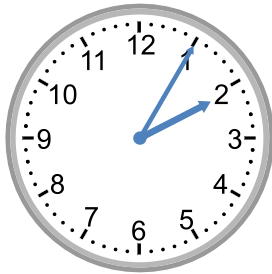

Telling time - 5 minute intervals (draw the clock)

Grade 3 Time Worksheet

Draw the time shown on each clock.

1.

2:05

2.

9:20

3.

4:00

4.

3:25

5.

11:00

6.

3:55

7.

8:00

8.

2:55

9.

2:50

Telling time - 5 minute intervals (draw the clock)

Grade 3 Time Worksheet

Draw the time shown on each clock.

1.

2:05

2.

9:20

3.

4:00

4.

3:25