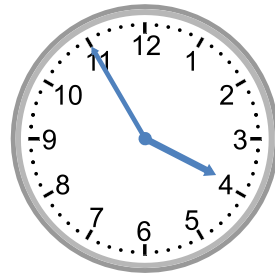

Telling time - 5 minute intervals (draw the clock)

Grade 3 Time Worksheet

Draw the time shown on each clock.

1.

2:05

2.

9:20

3.

8:00

8.

2:55

9.

2:50

Telling time - 5 minute intervals (draw the clock)

Grade 3 Time Worksheet

Draw the time shown on each clock.

1.

2:05

2.

9:20

3.

4:00

4.

3:25

5.

11:00

6.

3:55

7.

8:00

8.

2:55