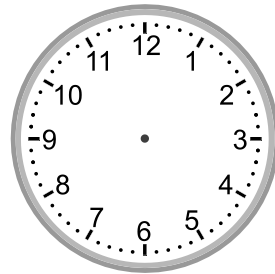

Telling time - 5 minute intervals (draw the clock)

Grade 3 Time Worksheet

Draw the time shown on each clock.

1.

2:05

2.

9:20

3.

4:00

4.

3:25

5.

11:00

6.

3:55

7.

8:00

8.

2:55

9.

2:50

Telling time - 5 minute intervals (draw the clock)

Grade 3 Time Worksheet

Draw the time shown on each clock.