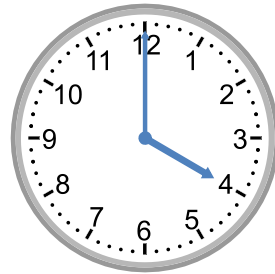

Telling time - 5 minute intervals (draw the clock)

Grade 3 Time Worksheet

Draw the time shown on each clock.

1.

2:05

2.

9:20

3.

8:00

8.

2:55

9.

2:50

Telling time - 5 minute intervals (draw the clock)

Grade 3 Time Worksheet

Draw the time shown on each clock.

1.

2:05

2.

9:20

3.

4:00

4.

3:25

5.

11:00

6.

3:55

7.

8:00

8.

2:55