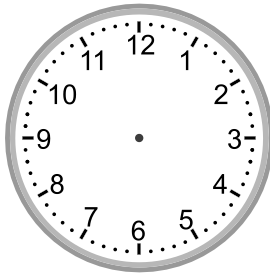

Telling time - 5 minute intervals (draw the clock)

Grade 3 Time Worksheet

Draw the time shown on each clock.

1.

2:05

2.

9:20

3.

4:00

4.

3:25

5.

11:00

6.

3:55

7.

8:00

8.

2:55

9.

2:50

Telling time - 5 minute intervals (draw the clock)

Grade 3 Time Worksheet

Draw the time shown on each clock.