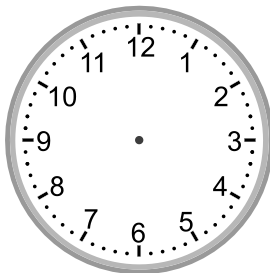

Telling time - 5 minute intervals (draw the clock)

Grade 3 Time Worksheet

Draw the time shown on each clock.

1.

2:05

2.

9:20

3.

4:00

4.

3:25

5.

11:00

6.

3:55

7.

8:00

8.

2:55

9.

2:50

Telling time - 5 minute intervals (draw the clock)

Grade 3 Time Worksheet

Draw the time shown on each clock.