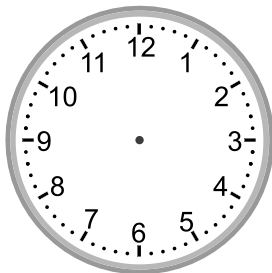

Telling time - 5 minute intervals (draw the clock)

Grade 3 Time Worksheet

Draw the time shown on each clock.

1.

2:05

2.

9:20

3.

4:00

4.

3:25

5.

11:00

6.

3:55

7.

8:00

8.

2:55

9.

2:50

Telling time - 5 minute intervals (draw the clock)

Grade 3 Time Worksheet

Draw the time shown on each clock.