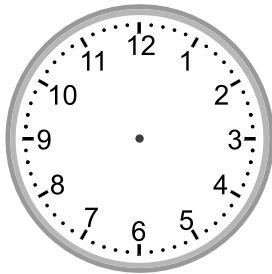

Telling time - 5 minute intervals (draw the clock)

Grade 3 Time Worksheet

Draw the time shown on each clock.

1.

2:05

2.

9:20

3.

4:00

4.

3:25

5.

11:00

6.

3:55

7.

8:00

8.

2:55

9.

2:50

Telling time - 5 minute intervals (draw the clock)

Grade 3 Time Worksheet

Draw the time shown on each clock.