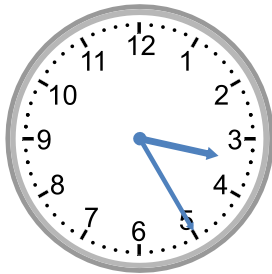

Telling time - 5 minute intervals (draw the clock)

Grade 3 Time Worksheet

Draw the time shown on each clock.

1.

2:05

2.

9:20

3.

8:00

8.

2:55

9.

2:50

Telling time - 5 minute intervals (draw the clock)

Grade 3 Time Worksheet

Draw the time shown on each clock.

1.

2:05

2.

9:20

3.

4:00

4.

3:25

5.

11:00

6.

3:55

7.

8:00

8.

2:55