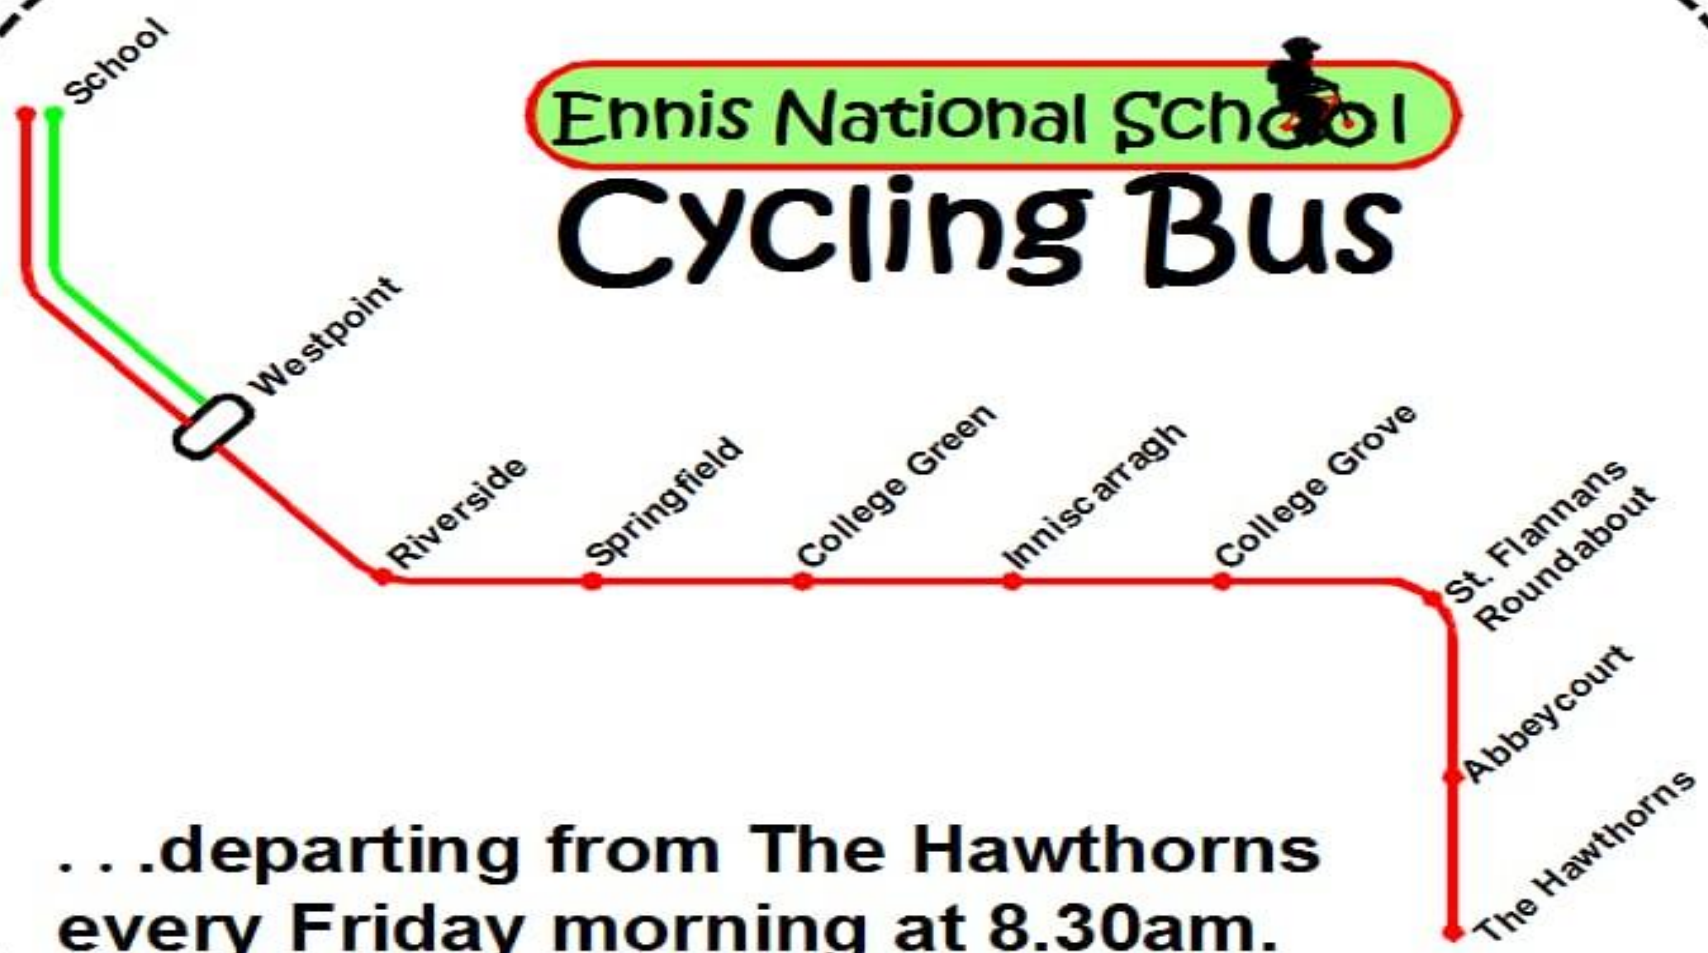

Ennis National School Cycling Bus

...departing from The Hawthorns every Friday morning at 8.30am.